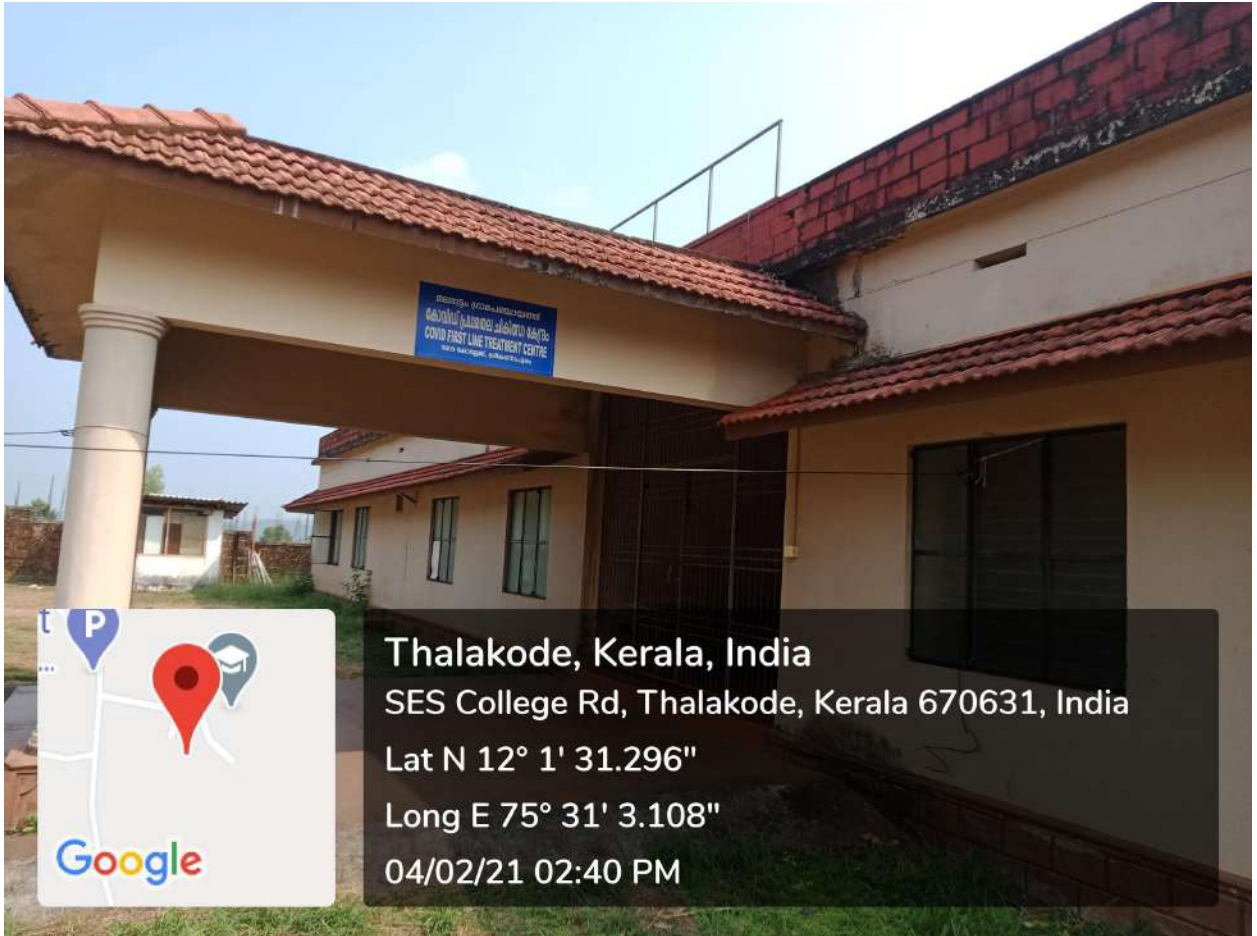

Thalakode, Kerala, India
SES College Rd, Thalakode, Kerala 670631, India
Lat N 12° 1' 31.296"
Long E 75° 31' 3.108"
04/02/21 02:40 PM