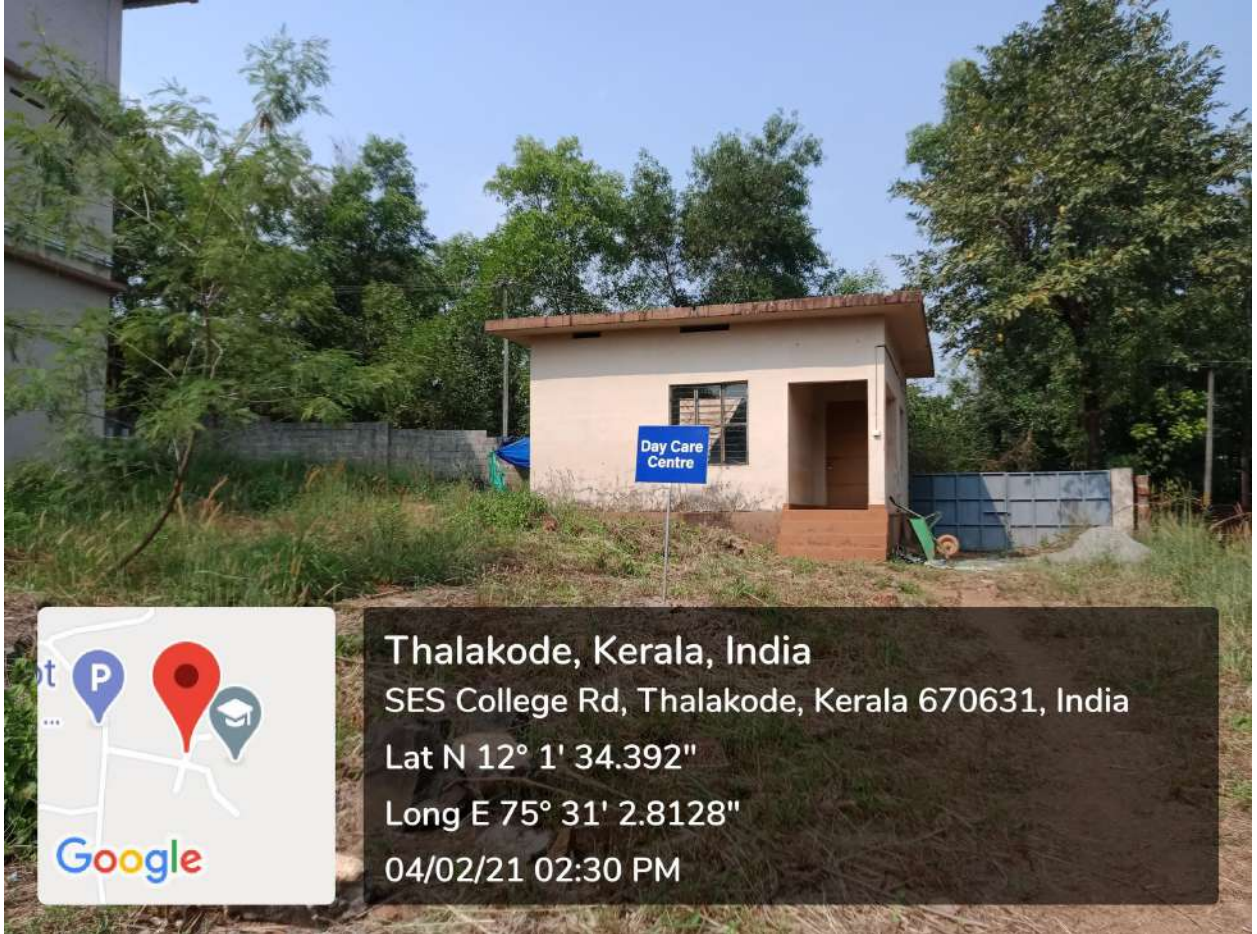

d. Day care center for young children

Thalakode, Kerala, India
SES College Rd, Thalakode, Kerala 670631, India
Lat N 12° 1' 34.392"
Long E 75° 31' 2.8128"
04/02/21 02:30 PM